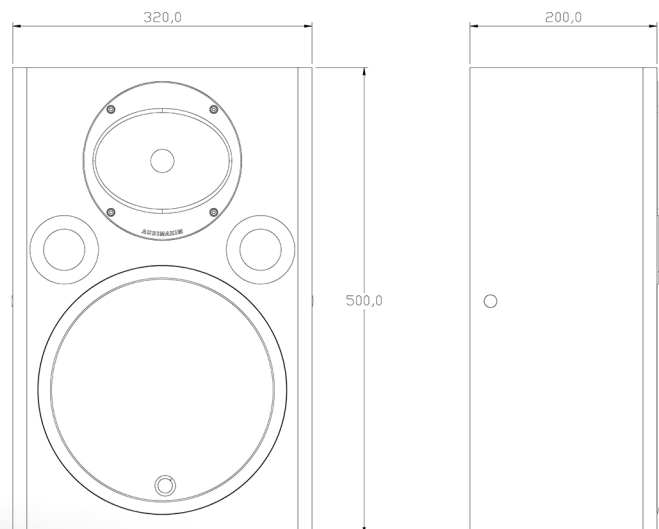

Choose VKS series active subwoofer, you can set up a set of cost-effective home theater karaoke system suitable for large rooms.

VK-06 Specification

• Driver components	1.4"Horn tweeter x1 , 6.5"Midrange woofer x1
• Frequency	65-20000Hz±3dB
• Impedance	8Ω
• Power Handling	150W
• Sensitivity	91dB
• Max SPL	116dB
• Dimensions	385(H)*220(W)*150(D)mm
• Shipping dimensions	450(H)*310(W)*260(D)mm
• Net weight	7Kg /each
• Shipping weight	8.4Kg /each

VK-08 Specification

• Driver components	1.4"Horn tweeter x1 , 8"Midrange woofer x1
• Frequency	65-20000Hz±3dB
• Impedance	8Ω
• Power Handling	200W
• Sensitivity	92dB
• Max SPL	118dB
• Dimensions	420(H)*240(W)*160(D)mm
• Shipping dimensions	500(H)*325(W)*270(D)mm
• Net weight	8.3Kg /each
• Shipping weight	9.9Kg /each

VK-10 Specification

• Driver components	1.4" Horn tweeter×1, 10" Midrange woofer×1
• Frequency	50-20000Hz±3dB
• Impedance	8Ω
• Power Handling	300W
• Sensitivity	95dB
• Shipping dimensions	570(H)*410(W)*290(D)mm
• Dimensions	500(H)*320(W)*200(D)mm
• Shipping weight	15.1Kg/each
• Net weight	13.2Kg/each

VK-26 Specification

• Driver components	1.4" Horn tweeter×1, 6.5" Midrange woofer×1
• Frequency	50-26000Hz±3dB
• Impedance	8Ω
• Power Handling	150W
• Sensitivity	95dB
• Shipping dimensions	670(H)*310(W)*250(D)mm
• Dimensions	600(H)*220(W)*145(D)mm
• Shipping weight	11Kg/each
• Net weight	9.2Kg/each