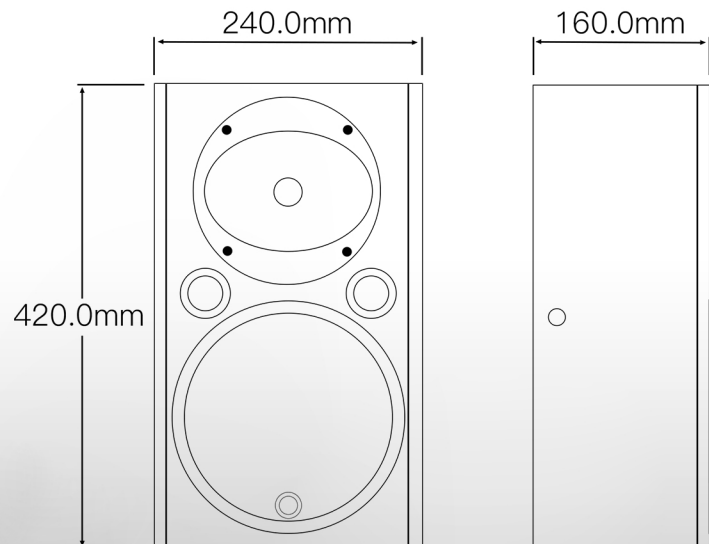

Choose VKS series active subwoofer, you can set up a set of cost-effective home theater karaoke system suitable for large rooms.

VK-06 Specification

• Driver components	1.4"Horn tweeter x1 , 6.5"Midrange woofer x1
• Frequency	65-20000Hz±3dB
• Impedance	8Ω
• Power Handling	150W
• Sensitivity	91dB
• Max SPL	116dB
• Dimensions	385(H)*220(W)*150(D)mm
• Shipping dimensions	450(H)*310(W)*260(D)mm
• Net weight	7Kg /each
• Shipping weight	8.4Kg /each

VK-08 Specification

• Driver components	1.4"Horn tweeter x1 , 8"Midrange woofer x1
• Frequency	65-20000Hz±3dB
• Impedance	8Ω
• Power Handling	200W
• Sensitivity	92dB
• Max SPL	118dB
• Dimensions	420(H)*240(W)*160(D)mm
• Shipping dimensions	500(H)*325(W)*270(D)mm
• Net weight	8.3Kg /each
• Shipping weight	9.9Kg /each

VK-10 Specification

• Driver components	1.4" Horn tweeter×1, 10" Midrange woofer×1
• Frequency	50-20000Hz±3dB
• Impedance	8Ω
• Power Handling	300W
• Sensitivity	95dB
• Shipping dimensions	570(H)*410(W)*290(D)mm
• Dimensions	500(H)*320(W)*200(D)mm
• Shipping weight	15.1Kg/each
• Net weight	13.2Kg/each

VK-26 Specification

• Driver components	1.4" Horn tweeter×1, 6.5" Midrange woofer×1
• Frequency	50-26000Hz±3dB
• Impedance	8Ω
• Power Handling	150W
• Sensitivity	95dB
• Shipping dimensions	670(H)*310(W)*250(D)mm
• Dimensions	600(H)*220(W)*145(D)mm
• Shipping weight	11Kg/each
• Net weight	9.2Kg/each