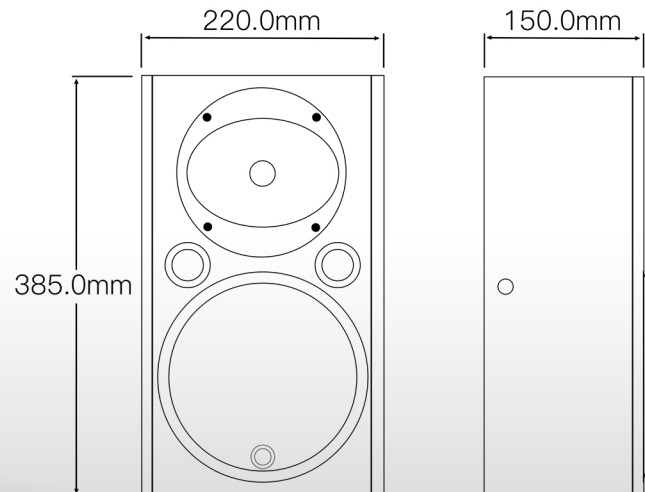

Choose VKS series active subwoofer, you can set up a set of cost-effective home theater karaoke system suitable for large rooms.

VK-06 Specification

• Driver components	1.4"Horn tweeter x1 , 6.5"Midrange woofer x1
• Frequency	65-20000Hz±3dB
• Impedance	8Ω
• Power Handling	150W
• Sensitivity	91dB
• Max SPL	116dB
• Dimensions	385(H)*220(W)*150(D)mm
• Shipping dimensions	450(H)*310(W)*260(D)mm
• Net weight	7Kg /each
• Shipping weight	8.4Kg /each

VK-08 Specification

• Driver components	1.4"Horn tweeter x1 , 8"Midrange woofer x1
• Frequency	65-20000Hz±3dB
• Impedance	8Ω
• Power Handling	200W
• Sensitivity	92dB
• Max SPL	118dB
• Dimensions	420(H)*240(W)*160(D)mm
• Shipping dimensions	500(H)*325(W)*270(D)mm
• Net weight	8.3Kg /each
• Shipping weight	9.9Kg /each

VK-10 Specification

• Driver components	1.4" Horn tweeter×1, 10" Midrange woofer×1
• Frequency	50-20000Hz±3dB
• Impedance	8Ω
• Power Handling	300W
• Sensitivity	95dB
• Shipping dimensions	570(H)*410(W)*290(D)mm
• Dimensions	500(H)*320(W)*200(D)mm
• Shipping weight	15.1Kg/each
• Net weight	13.2Kg/each

VK-26 Specification

• Driver components	1.4" Horn tweeter×1, 6.5" Midrange woofer×1
• Frequency	50-26000Hz±3dB
• Impedance	8Ω
• Power Handling	150W
• Sensitivity	95dB
• Shipping dimensions	670(H)*310(W)*250(D)mm
• Dimensions	600(H)*220(W)*145(D)mm
• Shipping weight	11Kg/each
• Net weight	9.2Kg/each