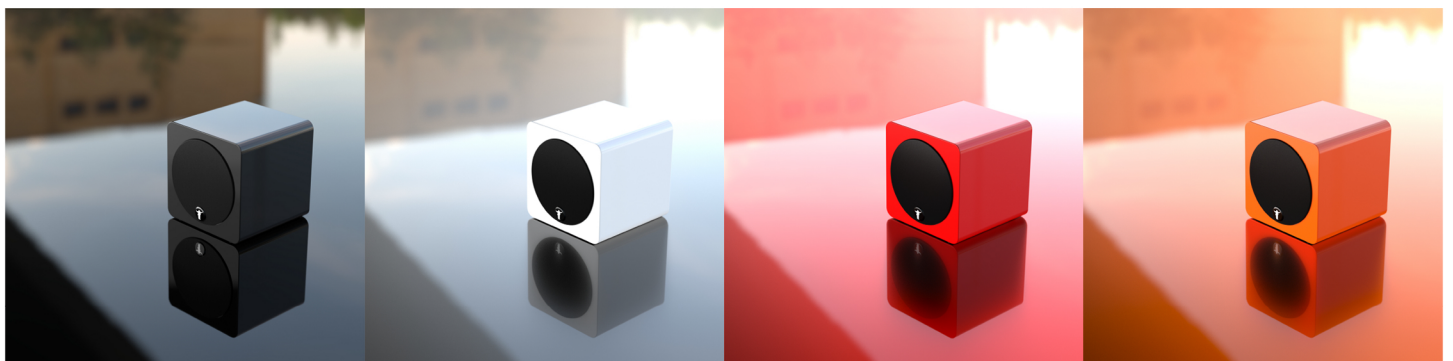

SOUND CUBE C1 TWS Bluetooth speaker

Bluetooth 5.0, support 24bit / 48Khz audio format playback, compact and flexible.

- *Compatible with U-disk or USB computer audio playback*
- *Two speakers can be wirelessly paired into stereo mode, and 3D stage feeling is far better than headphone system.*
- *Built in 2600mha rechargeable lithium battery, it can work continuously for a long time. It is compact and portable. You can enjoy music anytime and anywhere. 4 "full range speaker is clear and exquisite with excellent sound quality.*
- *High quality Class D amplifier, built-in DSP audio correction circuit, monitor level quality.*

SOUND CUBE 
Unlimited space for wireless music

 Black

 White

 Red

 Orange

Sound Cube C1 Specification

Bluetooth

- Operating Frequency Band 2.4~2.8GHz unlicensed ISM band
- Version V5.0/V4.2 Down Compatible V2.1 EDR/V3.0/V4.0/V4.1/V4.1 BLE
- Protocol A2DP, AVRCP, HFP etc
- Output Power Class Class 2
- Supports AFH1 (auto frequency hopping)

Analog Input Connector

- 3.5mm AUX earphone connector

Power Amplifier

- Class D type with 2.0 design
- 60W (max) output power @4Ω1kHz
- Frequency response 55~20KHz
- THD+N <0.1@50W/ch
- SNR Digital input > 90dB, Analog input > 86dB

Speaker

- Driver components 100mm paper cone full range speaker

Battery

- 2600MA lithium batteries

Power Adapter

- Input AC 100V~240V, 60/50Hz
- Output DC 24V/2.5A
- Net Weight 2Kg /each
- Shipping weight 5.72Kg /each (2pcs/CTN)
- Dimensions 140(H)*140(W)*140(D)mm
- Shipping dimensions 430(H)*250(W)*235(D)mm (2pcs/CTN)