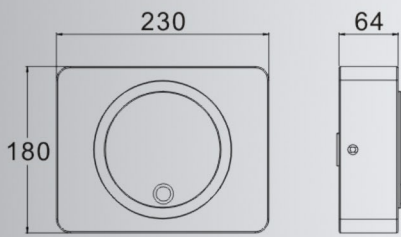

IC-401 Specification

• Driver components	4" Fullrange speaker×1
• Frequency	100-26000Hz±3dB
• Impedance	8Ω
• Power Handling	60W
• Sensitivity	87dB
• Finish	High Gloss Paint
• Dimensions	180(H)*230(W)*70(D)mm
• Shipping dimensions	350(H)*560(W)*270(D)mm (5pcs/CTN)
• Net weight	2.2Kg /each
• Shipping weight	12Kg /each (5pcs/CTN)

IC-601 Specification

• Driver components	6.5" Fullrange speaker×1
• Frequency	80-18000Hz±3dB
• Impedance	8Ω
• Power Handling	80W
• Sensitivity	90dB
• Finish	High Gloss Paint
• Dimensions	240(H)*305(W)*95(D)mm
• Shipping dimensions	310(H)*400(W)*310(D)mm (2pcs/CTN)
• Net weight	3.5Kg /each
• Shipping weight	8.5Kg /each (2pcs/CTN)