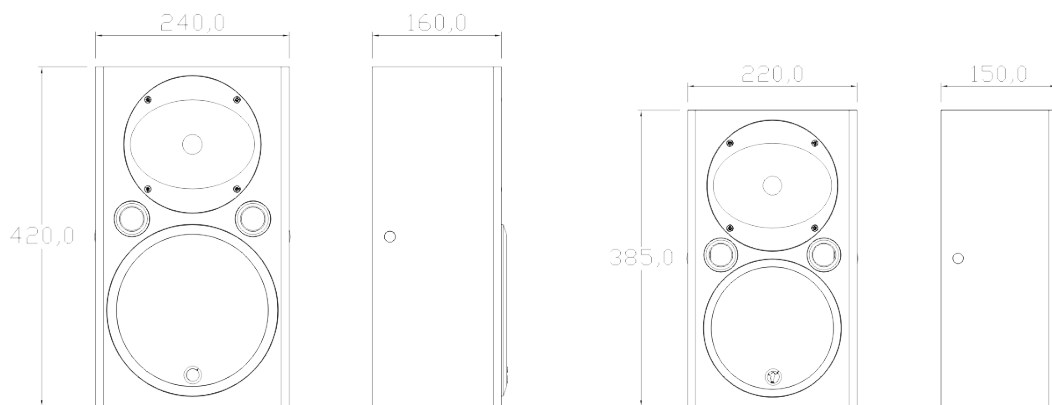

Choose VKS series active subwoofer, you can set up a set of cost-effective home theater karaoke system suitable for large rooms.

VK-06 Specification

• Driver components	1.4"Horn tweeter x1 , 6.5"Midrange woofer x1
• Frequency	65-20000Hz±3dB
• Impedance	8Ω
• Power Handling	150W
• Sensitivity	91dB
• Max SPL	116dB
• Dimensions	385(H)*220(W)*150(D)mm
• Shipping dimensions	450(H)*310(W)*260(D)mm
• Net weight	7KG/each
• Shipping weight	8.4KG/each

VK-08 Specification

• Driver components	1.4"Horn tweeter x1 , 8"Midrange woofer x1
• Frequency	65-20000Hz±3dB
• Impedance	8Ω
• Power Handling	200W
• Sensitivity	92dB
• Max SPL	118dB
• Dimensions	420(H)*240(W)*160(D)mm
• Shipping dimensions	500(H)*325(W)*270(D)mm
• Net weight	8.3KG/each
• Shipping weight	9.9KG/each